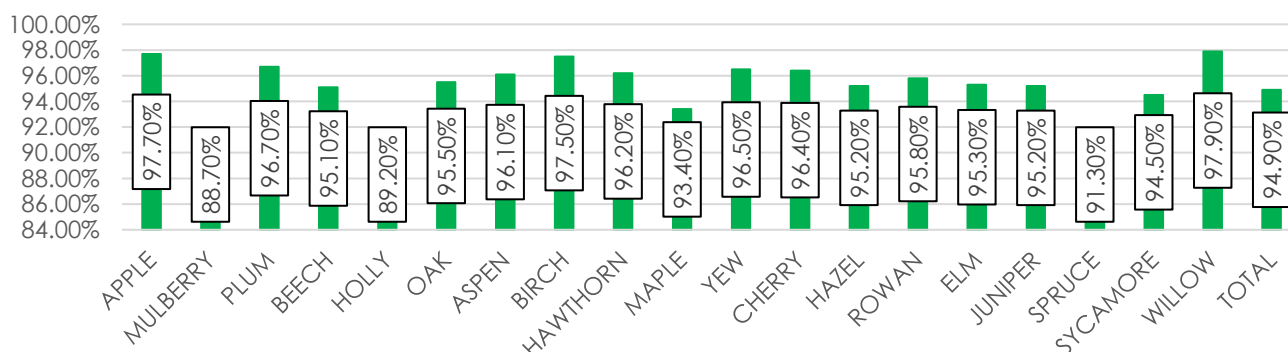

Oliver
Year 1

Jacob
Reception

Molly
Reception

Lola
Year 3

Please visit <https://kahoot.it/> and enter the **GAME PIN 2767729** to complete the quiz set by Harrison (Y3), Penny (Y1) and Matilda (Y1) as part of their family homework, all about our famous author of the term Beatrix Potter.

Woodland attendance 14.05.2021 - 20.05.2021

WOW Work Winners

Apple - Layla-Mae
Mulberry - Indie
Plum - Jack
Beech - Dylan
Holly - Tiffany
Oak - Oliver
Aspen - Luka
Birch - Ruby
Hawthorn - Anastasia
Maple - Liliana
Yew - Neve
Cherry - Rosie-Lea
Hazel - Patryk
Rowan - Harrison
Elm - Maisie
Juniper - Markos
Spruce - Lily
Sycamore - Skye
Willow - Alex