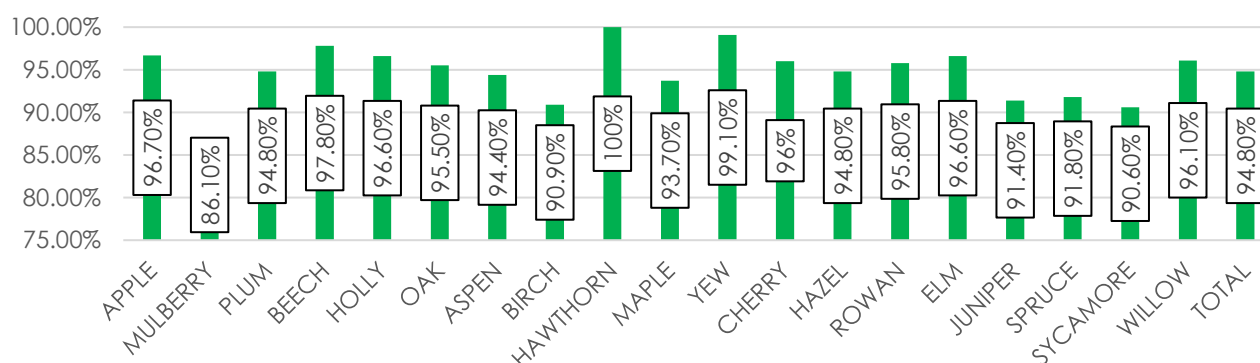

Pick up and drop off

Please can we ensure that all children are in school for 8.45am for the start of the school day. We realise that there may be rare occasions when slight lateness is unavoidable, however, this does impact on the children transitioning smoothly into the school day and accessing their early morning work with their peers.

Woodland attendance 30.04.2021 - 06.05.2021